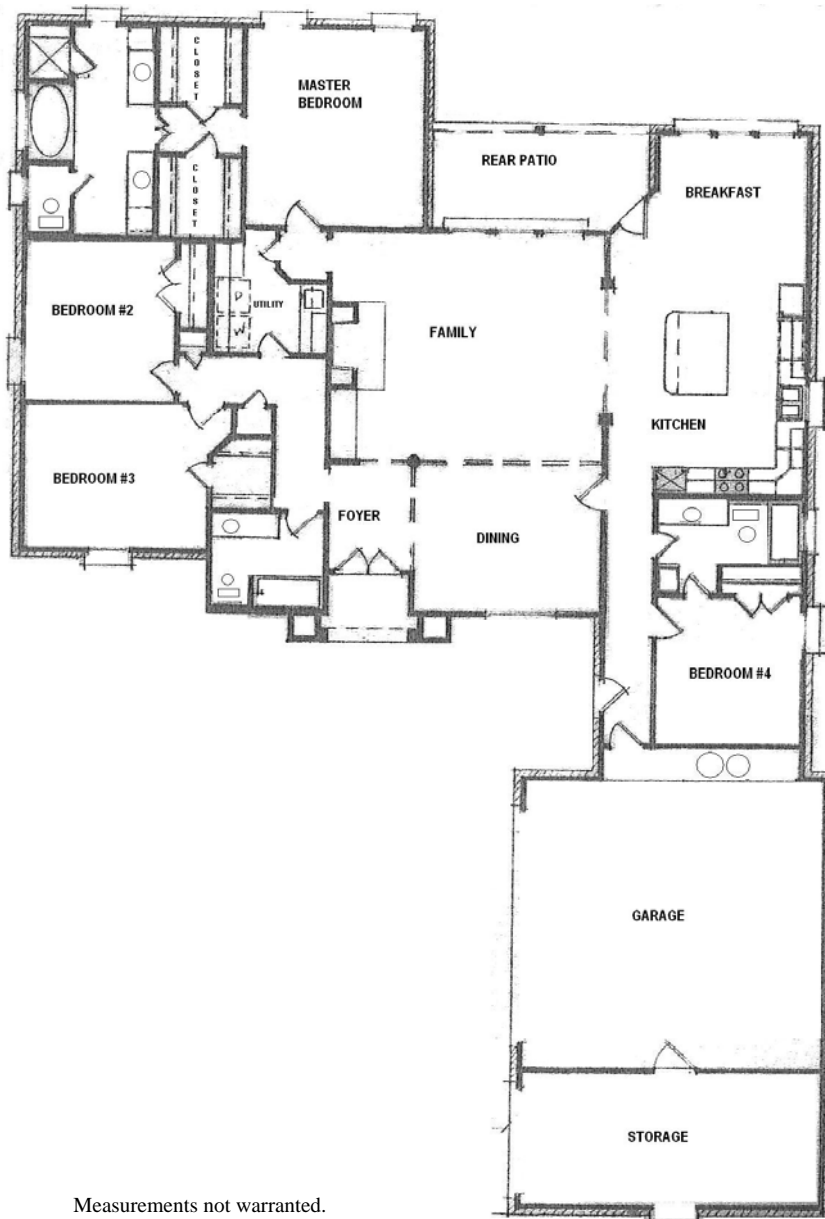

NATCHEZ

4 Bedroom/ 3 Bath

Footages:

- Living: 2383
- Front Entry: 42
- Covered Patio: 130
- Double Garage: 562
- Storage: 260
- Total: 3377

Dimensions:

- Living Room: 20.0 x 17.0
- Dining Area: 13.75 x 11.0
- Foyer: 6.0 x 8.0
- Kitchen: 14.75 x 16.0
- Breakfast: 11.0 x 11.0
- Master Bedroom: 13.0 x 15.0
- Bedroom 2: 11.0 x 11.75
- Bedroom 3: 13.5 x 11.0
- Bedroom 4: 11.0 x 11.0