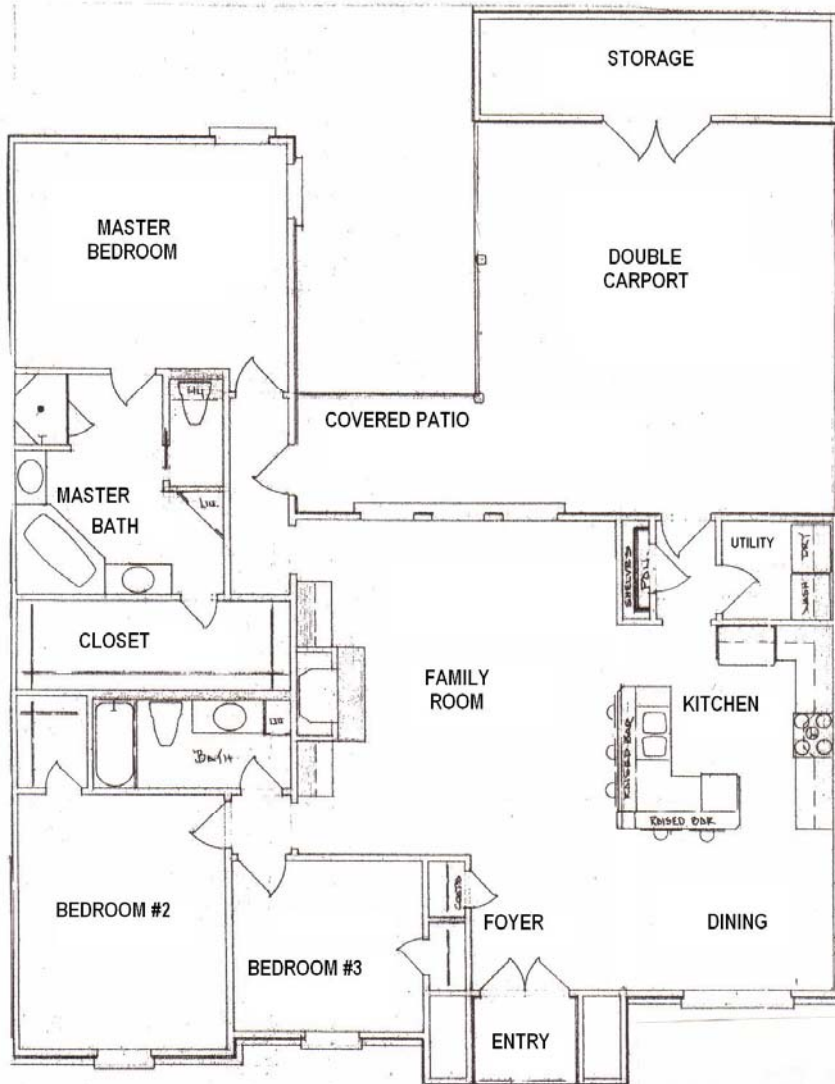

ST. CHARLES

3 Bedroom/ 2 Bath

Footages:

- Living: 1810
- Stoop: 63
- Covered Patio: 160
- Carport/Storage: 625
- Total: 2658

STAFFORD
Custom Homes, Inc.

17301 Jefferson Hwy, Ste. 1C
Baton Rouge, LA 70817
(225) 755-8190 • (225) 755-8495 fax

Measurements not warranted.