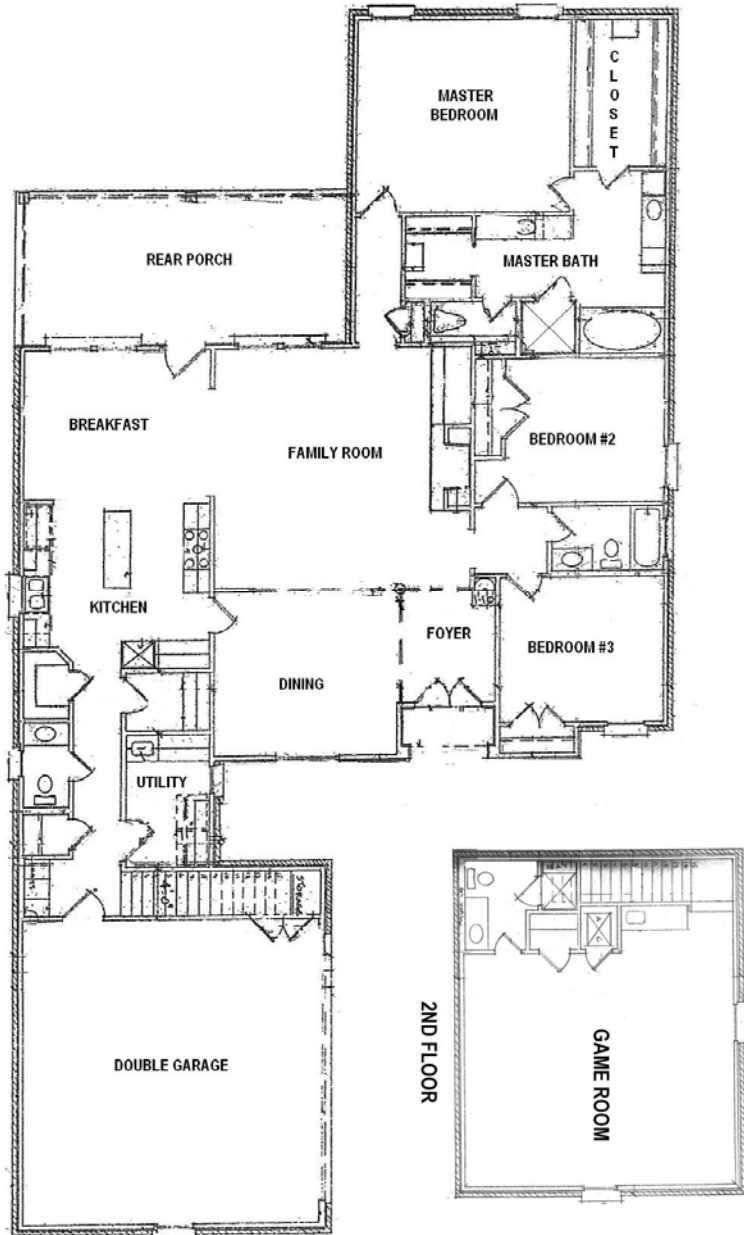

# ST. AUGUSTINE

3 Bedroom/ 3.5 Bath

**Footages:**

- Living Lower: 2368
- Living Upper: 606
- Total Living: 2974
- Front Entry: 28
- Covered Patio: 302
- Garage: 570
- Storage: 40
- Total: 3914

**Dimensions:**

- Living: 18.75 x 20.0
- Dining: 12.5 x 14.75
- Kitchen: 12.75 x 14.0
- Breakfast: 12.0 x 14.0
- Computer: 5.0 x 6.25
- Master: 17.0 x 16.0
- Bedroom 2: 12.0 x 11.0
- Bedroom 3: 12.5 x 11.0
- Bonus: 23.0 x 20.0