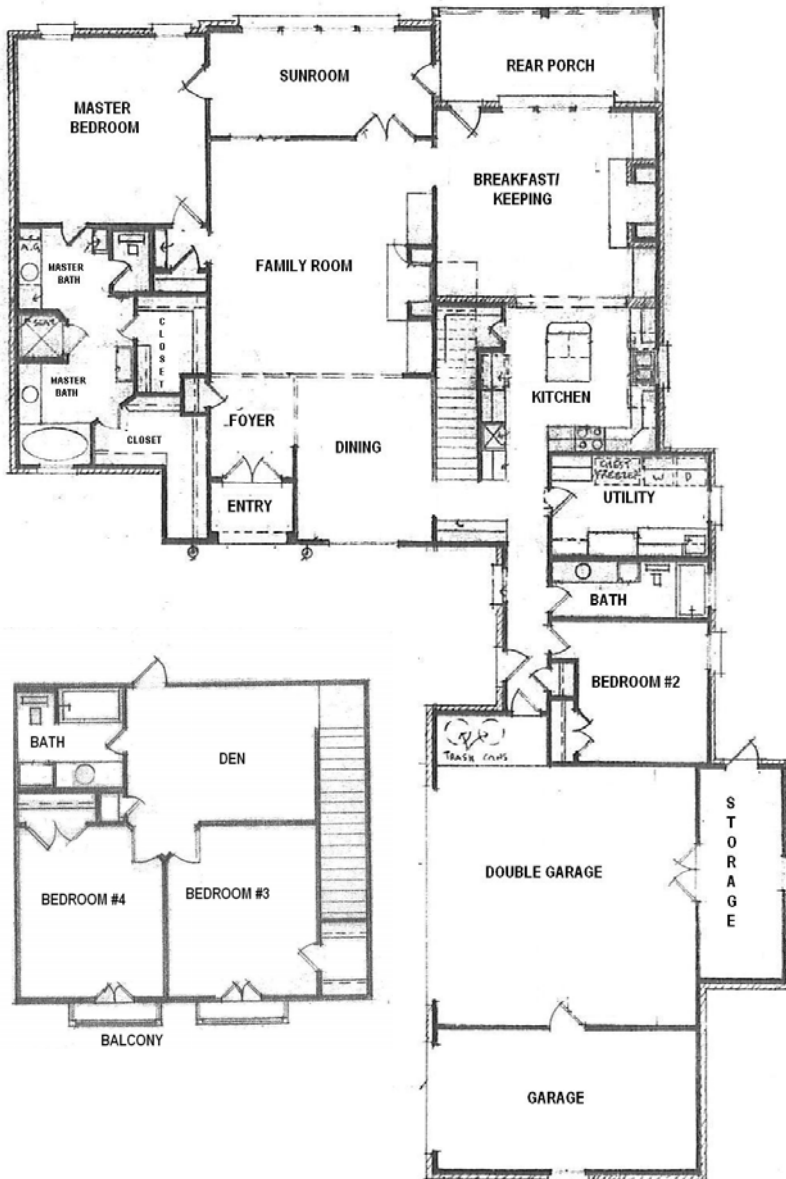

RICHMOND

4 Bedroom/ 3 Bath

Footages:

- Living Lower: 2632
- Living Upper: 600
- Total Living: 3232
- Front Entry: 35
- Side Porch: 81
- Covered Patio: 157
- Double Garage: 810
- Storage: 149
- Total: 4464

Dimensions:

- Living Room: 18.5 x 20.0
- Dining Area: 11.5 x 14.0
- Kitchen: 15.0 x 12.5
- Keeping: 15.0 x 16.0
- Sunroom: 18.5 x 9.0
- Master Bedroom: 16.0 x 16.0
- Bedroom 2: 11.0 x 12.0
- Bedroom 3: 11.5 x 13.0
- Bedroom 4: 11.0 x 13.0
- Upstairs Den: 14.5 x 10.75

STAFFORD
Custom Homes, Inc.

17301 Jefferson Hwy, Ste. 1C
Baton Rouge, LA 70817
(225) 755-8190 • (225) 755-8495 fax

Measurements not warranted.