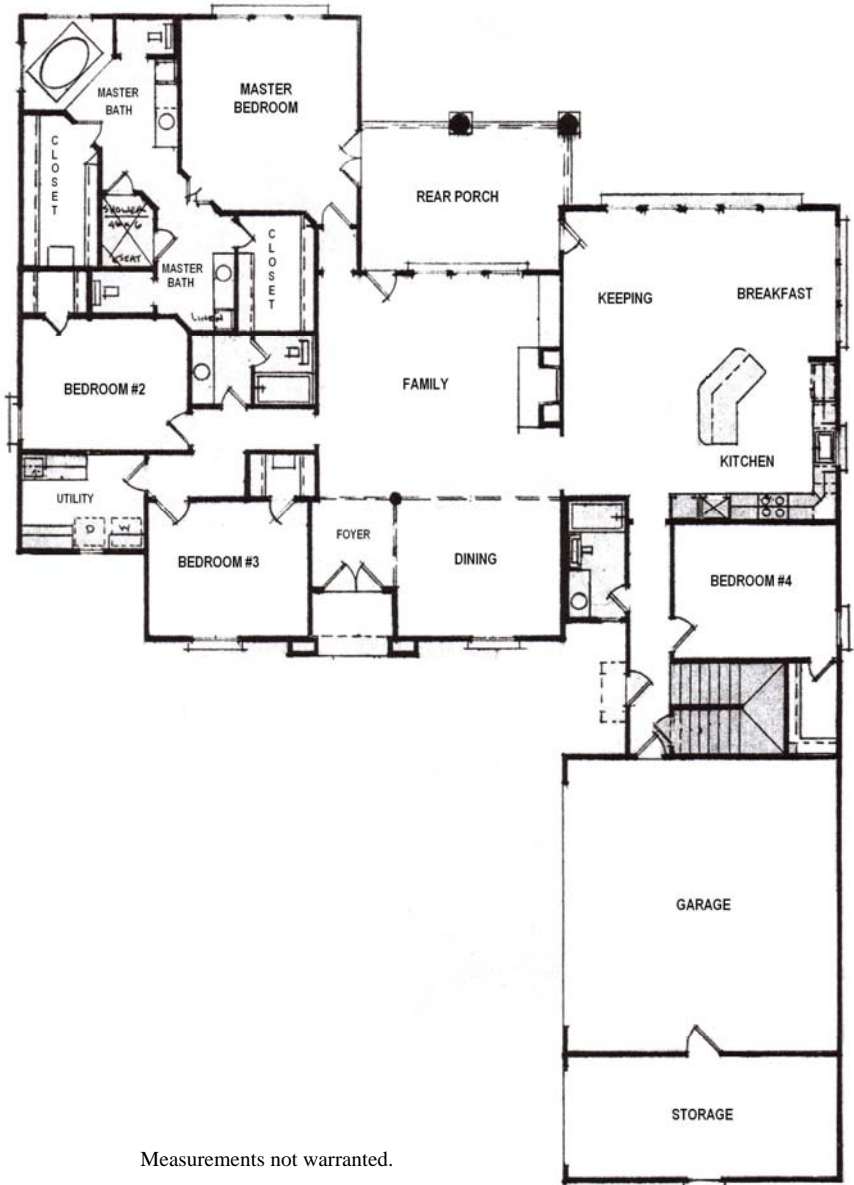

PALM BEACH

2845

4 Bedroom/ 3 Bath

Footages:

- Living: 2845
- Front Entry: 41
- Covered Patio: 211
- Double Garage: 570
- Storage: 253
- Total: 3920

Dimensions:

- Living Room: 20.75 x 18.0
- Dining Area: 14.0 x 11.0
- Kitchen: 14.0 x 13.0
- Breakfast: 11.0 x 12.0
- Keeping: 12.5 x 18.0
- Utility: 10.0 x 8.0
- Master Bedroom: 15.0 x 16.0
- Bedroom 2: 14.0 x 11.0
- Bedroom 3: 13.5 x 11.0
- Bedroom 4: 14.0 x 11.0