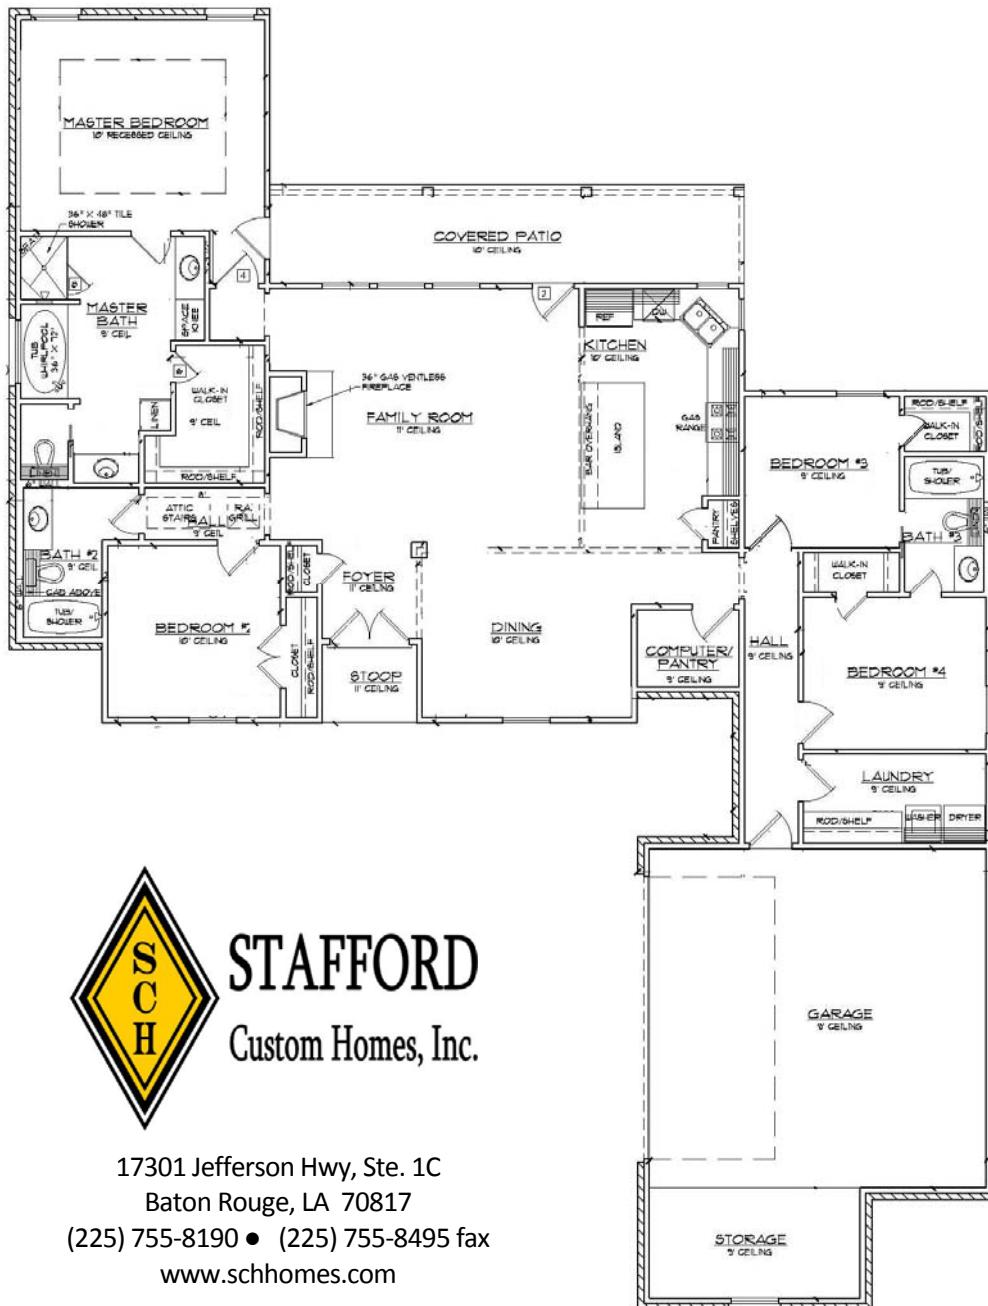

# MYRTLE 2011

4 Bedroom/ 3 Bath

Footages:

- Living: 2011
- Stoop: 30
- Covered Patio: 191
- Garage/Storage: 621
- Total: 2853

Dimensions:

- Living Room: 19'10" x 16'6"
- Dining Area: 13'5" x 10'6"
- Kitchen: 10' x 16'6"
- Utility Room: 11'6" x 5'6"
- Computer/Pantry: 6'6" x 5'4"
- Master Bedroom: 13'6" x 13'6"
- Bedroom 2: 11' x 11'
- Bedroom 3: 10' x 9'6"
- Bedroom 4: 11'6" x 9'6"