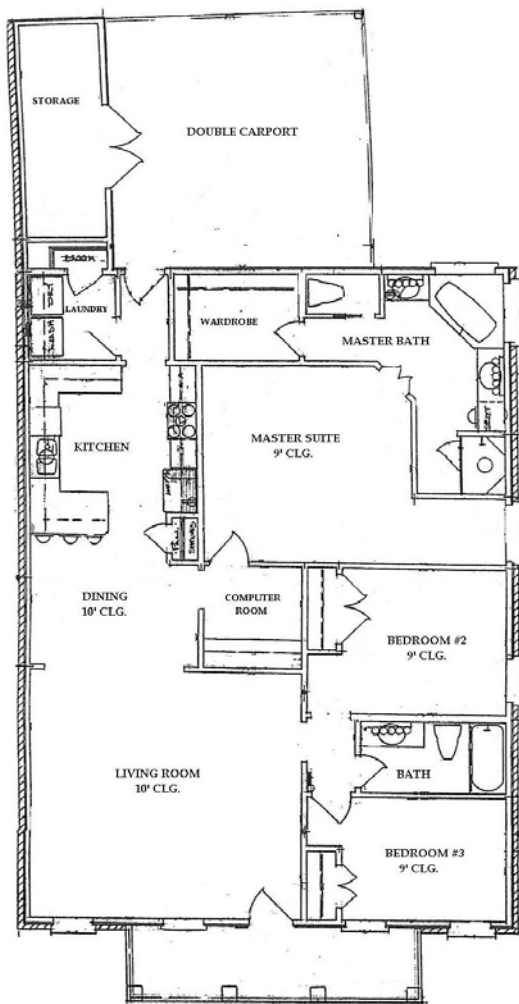

# MONTERREY

3 Bedroom/ 2 Bath

Footages:

- Living: 1539
- Stoop: 110
- Double Carport: 324
- Storage: 105
- Total: 2078

Dimensions:

- Living Room: 19.0 x 17.0
- Dining Area: 12.0 x 9.0
- Kitchen: 12.0 x 14.0
- Master Bedroom: 14.5 x 14.0
- Sitting Area: 7.0 x 5.0
- Bedroom 2: 14.0 x 10.0
- Bedroom 3: 14.0 x 9.0
- Computer: 7.0 x 7.0