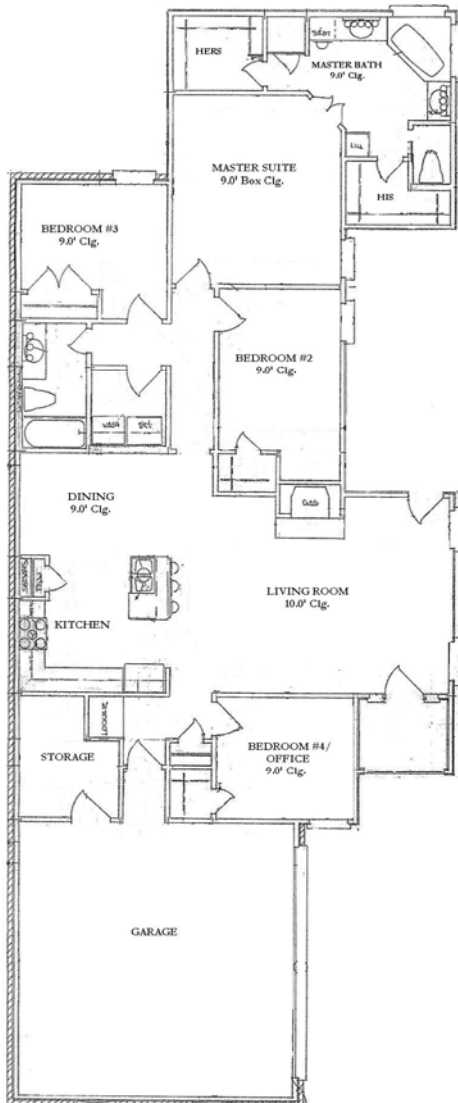

MADISON—1700

4 Bedroom/2 Bath

Footages:

- Living: 1700
- Stoop: 42
- Garage: 514
- Storage: 94
- Total: 2350

Dimensions

- Living Room: 22.0 x 16.0
- Kitchen: 11.0 x 12.0
- Dining Room: 8.5 x 12.0
- Utility: 6.0 x 7.0
- Master Bedroom: 13.0 x 15.0
- Bedroom 2: 10.0 x 13.0
- Bedroom 3: 12.0 x 11.0
- Bedroom 4: 11.0 x 10.0