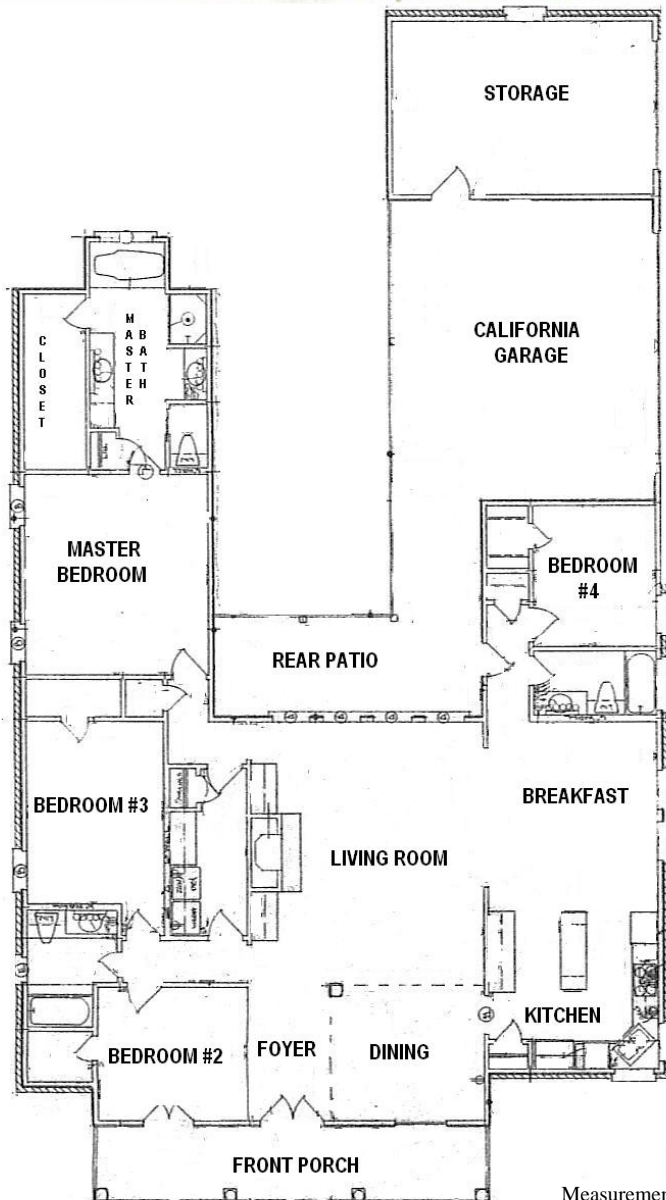

KINGSTON

4 Bedroom/ 3 Bath

Footages:

- Living: 2332
- Gallery: 186
- Covered Patio: 228
- Double Carport: 516
- Storage: 311
- Total: 3573

Dimensions:

- Living Room: 21.0 x 18.5
- Dining Area: 11.0 x 12.0
- Kitchen: 14.5 x 14.0
- Breakfast: 14.0 x 13.0
- Utility Room: 6.0 x 13.5
- Master Bedroom: 16.0 x 15.0
- Bedroom 2: 12.0 x 11.0
- Bedroom 3: 14.0 x 11.0
- Bedroom 4: 11.0 x 10.0