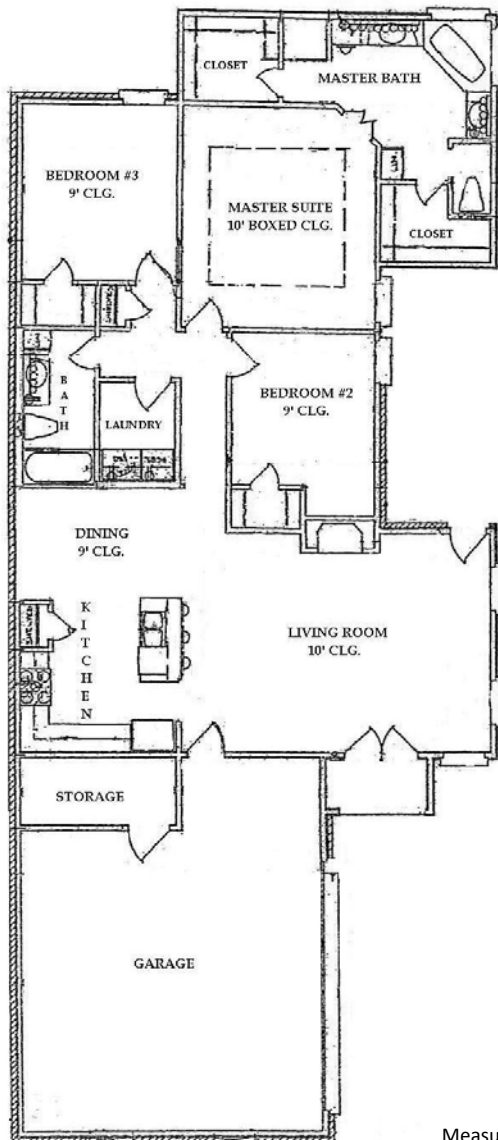

HIGHLAND—1606

3 Bedroom/ 2 Bath

Footages:

- Living: 1606
- Stoop: 28
- Garage: 580
- Storage: 60

Dimensions:

- Living Room: 24.5 x 16.0
- Dining: 12.0 x 8.0
- Kitchen: 12.0 x 11.0
- Utility: 6.0 x 7.0
- Master Bedroom: 14.0 x 16.0
- Bedroom 2: 10.5 x 11.0
- Bedroom 3: 12.0 x 13.0