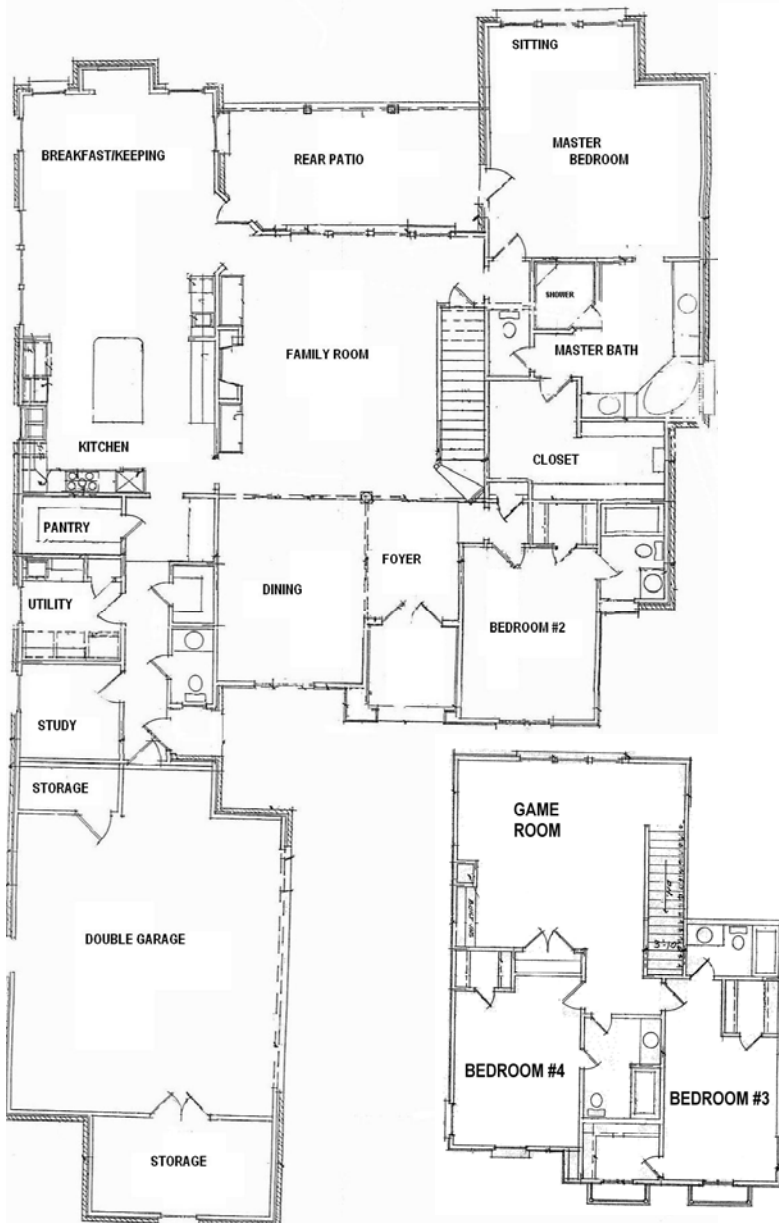

# ESPLANADE

4 Bedroom/ 4.5 Bath

Footages:

- Living Lower: 2710
- Living Upper: 1063
- Total Living: 3773
- Front Entry: 68
- Side Entry: 13
- Covered Patio: 226
- Double Carport: 642
- Storage: 174
- Total: 4896

Dimensions:

- Living Room: 22.5 x 19.0
- Dining Area: 12.5 x 15.5
- Kitchen: 13.25 x 19.0
- Keeping: 21.0 x 17.0
- Office: 9.0 x 8.0
- Master Bedroom: 19.5 x 18.5
- Bedroom 2: 15.0 x 11.75
- Bedroom 3: 11.0 x 19.0
- Bedroom 4: 17.0 x 12.0
- Upstairs Den: 18.5 x 18.5