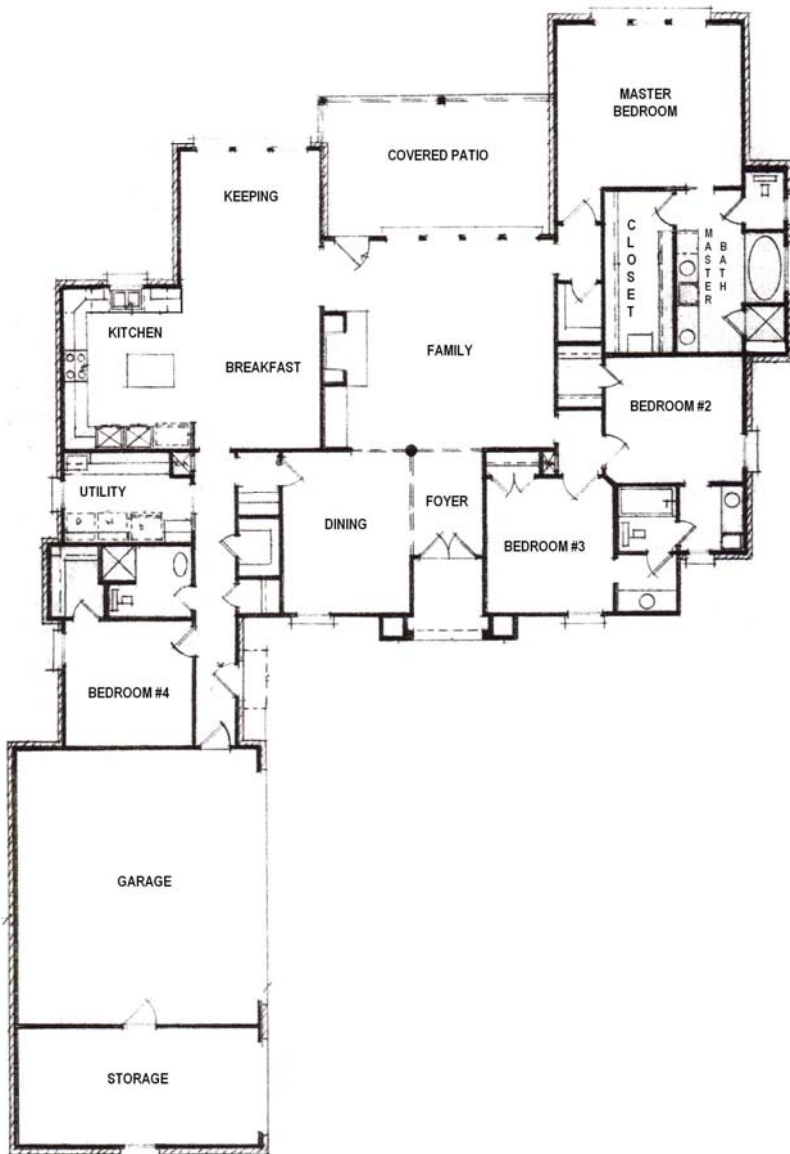

BRISTOL

4 Bedroom/ 3 Bath

Footages:

- Living: 2609
- Front Entry: 54
- Covered Patio: 233
- Double Garage: 545
- Storage: 249
- Total: 3690

Dimensions:

- Living Room: 20.0 x 18.0
- Dining Area: 11.0 x 14.0
- Kitchen: 14.0 x 11.0
- Breakfast: 11.0 x 13.0
- Keeping: 12.0 x 13.0
- Utility: 11.0 x 8.0
- Master Bedroom: 16.0 x 14.0
- Bedroom 2: 12.0 x 11.0
- Bedroom 3: 11.0 x 11.75
- Bedroom 4: 11.0 x 11.0