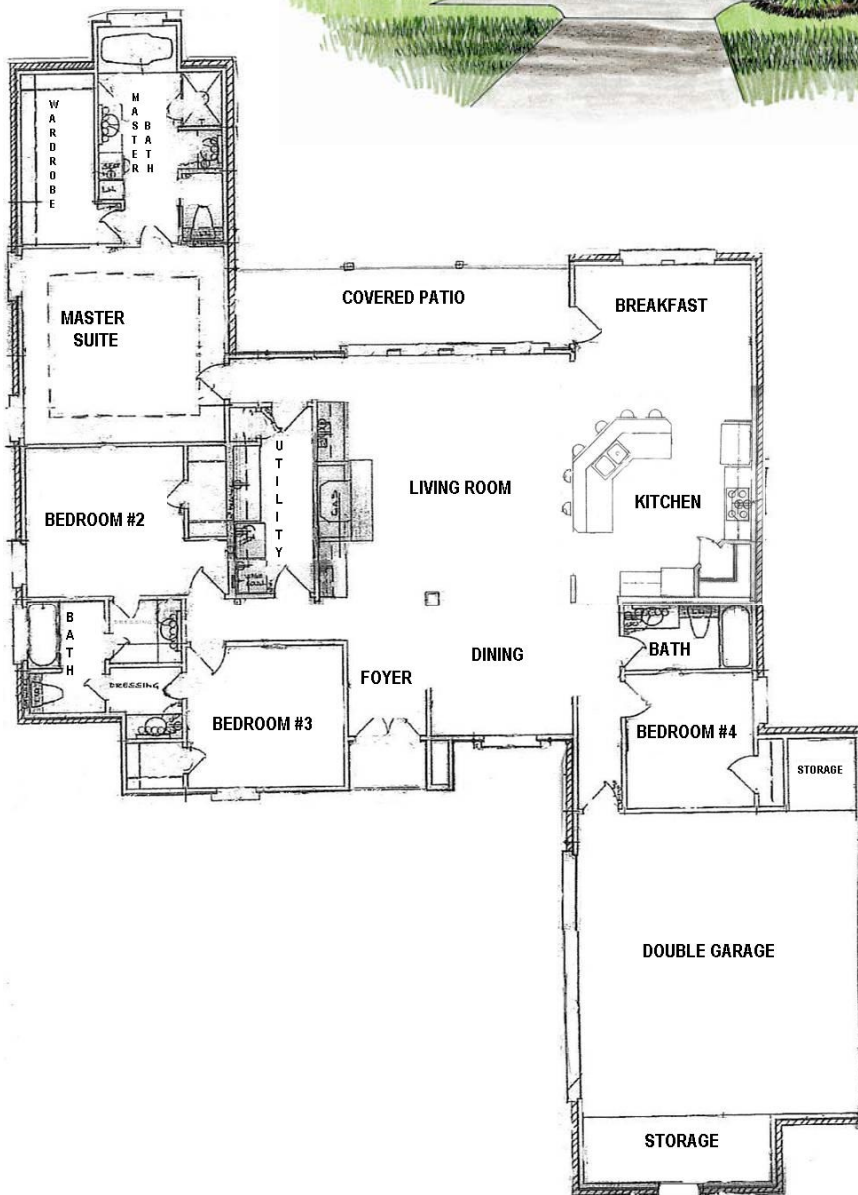

# BIRMINGHAM

4 Bedroom/ 3 Bath

Footages:

- Living: 2269
- Stoop: 28
- Covered Patio: 179
- Double Garage: 524
- Storage: 135
- Total: 3135

Dimensions:

- Living Room: 18.0 x 19.5
- Dining Area: 11.0 x 11.0
- Kitchen: 14.5 x 13.5
- Breakfast: 14.5 x 11.5
- Utility Room: 6.0 x 14.5
- Master Bedroom: 15.0 x 16.0
- Bedroom 2: 12.5 x 12.0
- Bedroom 3: 12.5 x 11.0
- Bedroom 4: 10.0 x 10.0