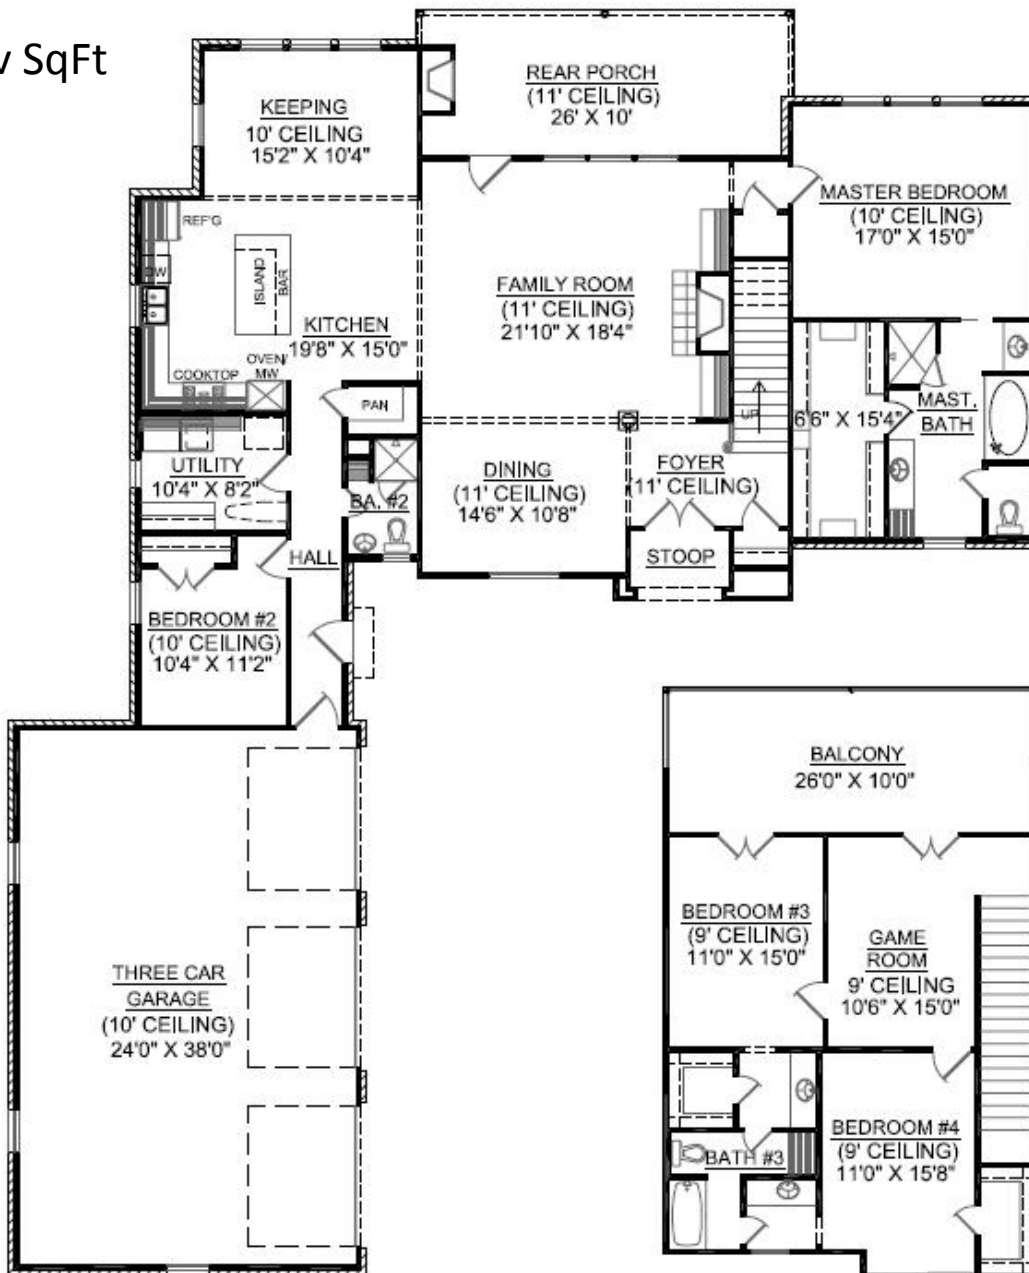

STAFFORD

Custom Homes, Inc.

17301 Jefferson Hwy, Ste. 1C
Baton Rouge, LA 70817
(225) 755-8190 • (225) 755-8495 fax
www.schhomes.com

2969 Liv SqFt

Measurements not warranted.